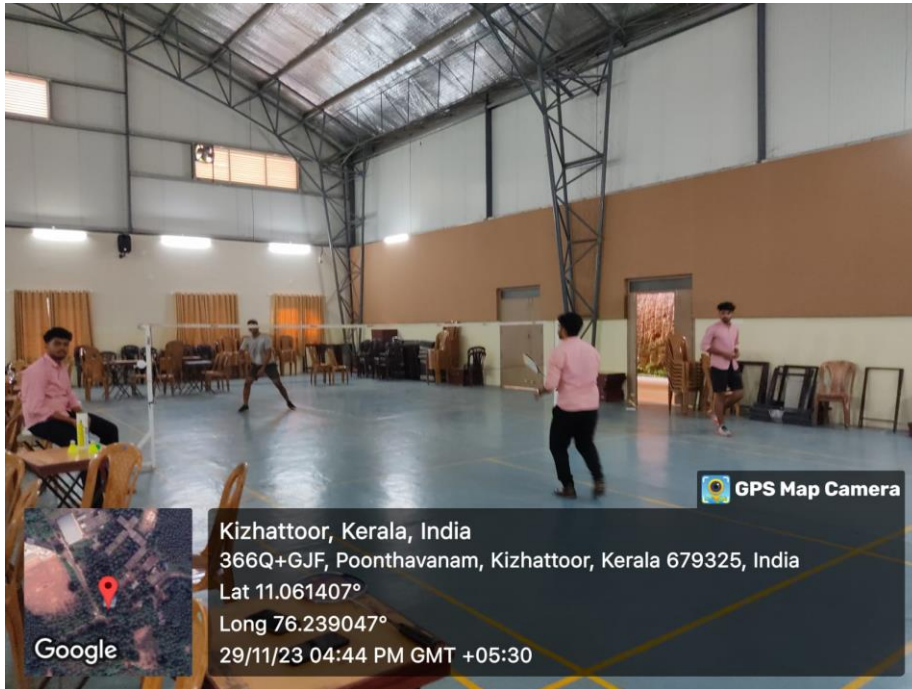

SPORTS

COLLEGE GROUND

INDOOR SHUTTLE COURT

OUTDOOR VOLLYBALL COURT

GYM

 GPS Map Camera

Kizhattoor, Kerala, India
366Q+GJF, Poonthavanam, Kizhattoor, Kerala 679325, India
Lat 11.061407°
Long 76.239047°
30/11/23 05:02 PM GMT +05:30